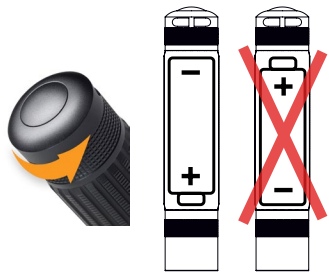

Changing Battery