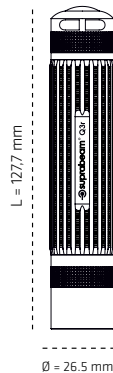

### Sliding Hyperfocus™

### Operating

Manual

FOR MORE INFO:

[www.suprabeam.com](http://www.suprabeam.com)

### Q3r

Battery:	Li-ion 18650 (8.14 Wh)
Beam angle:	Variable_Spot 5°_Flood 60°
Case Material	Anodized Aluminium
Weight:	139 g (incl. batteries)
Temp.	-20°C to +50°C
IP Rating	x4
LED Type:	1 CREE LED Chip