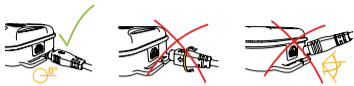

Contact: info@suprabeam.com · www.suprabeam.com

Info and Warnings

suprabeam®

V4pro
rechargeable

Cable Plug-in

Charging Battery

Micro-USB charging
inside battery pack

Battery indicator
when charging