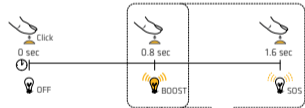

100 %

71 - 99 %

0 - 70 %

Operating

INFO!

The red warning signal on the back can be turned off/on by holding the switch ≥ 2.4 sec. in ON-Mode or ≥ 0.8 sec. in SOS-mode

Manual

FOR MORE INFO

V4pro rechargeable

Fits to 50-70 centimeters

Battery:	Li-ion Polymer (10.4 Wh/3.7V)
Beam angle:	Fixed_Spot 10°
Case Material	PC/ABS and Anodized Aluminium
Weight:	195 g (incl. batteries)
Temp.	-30°C to + 60°C
IP Rating	x4
LED Type:	1 CREE LED Chip